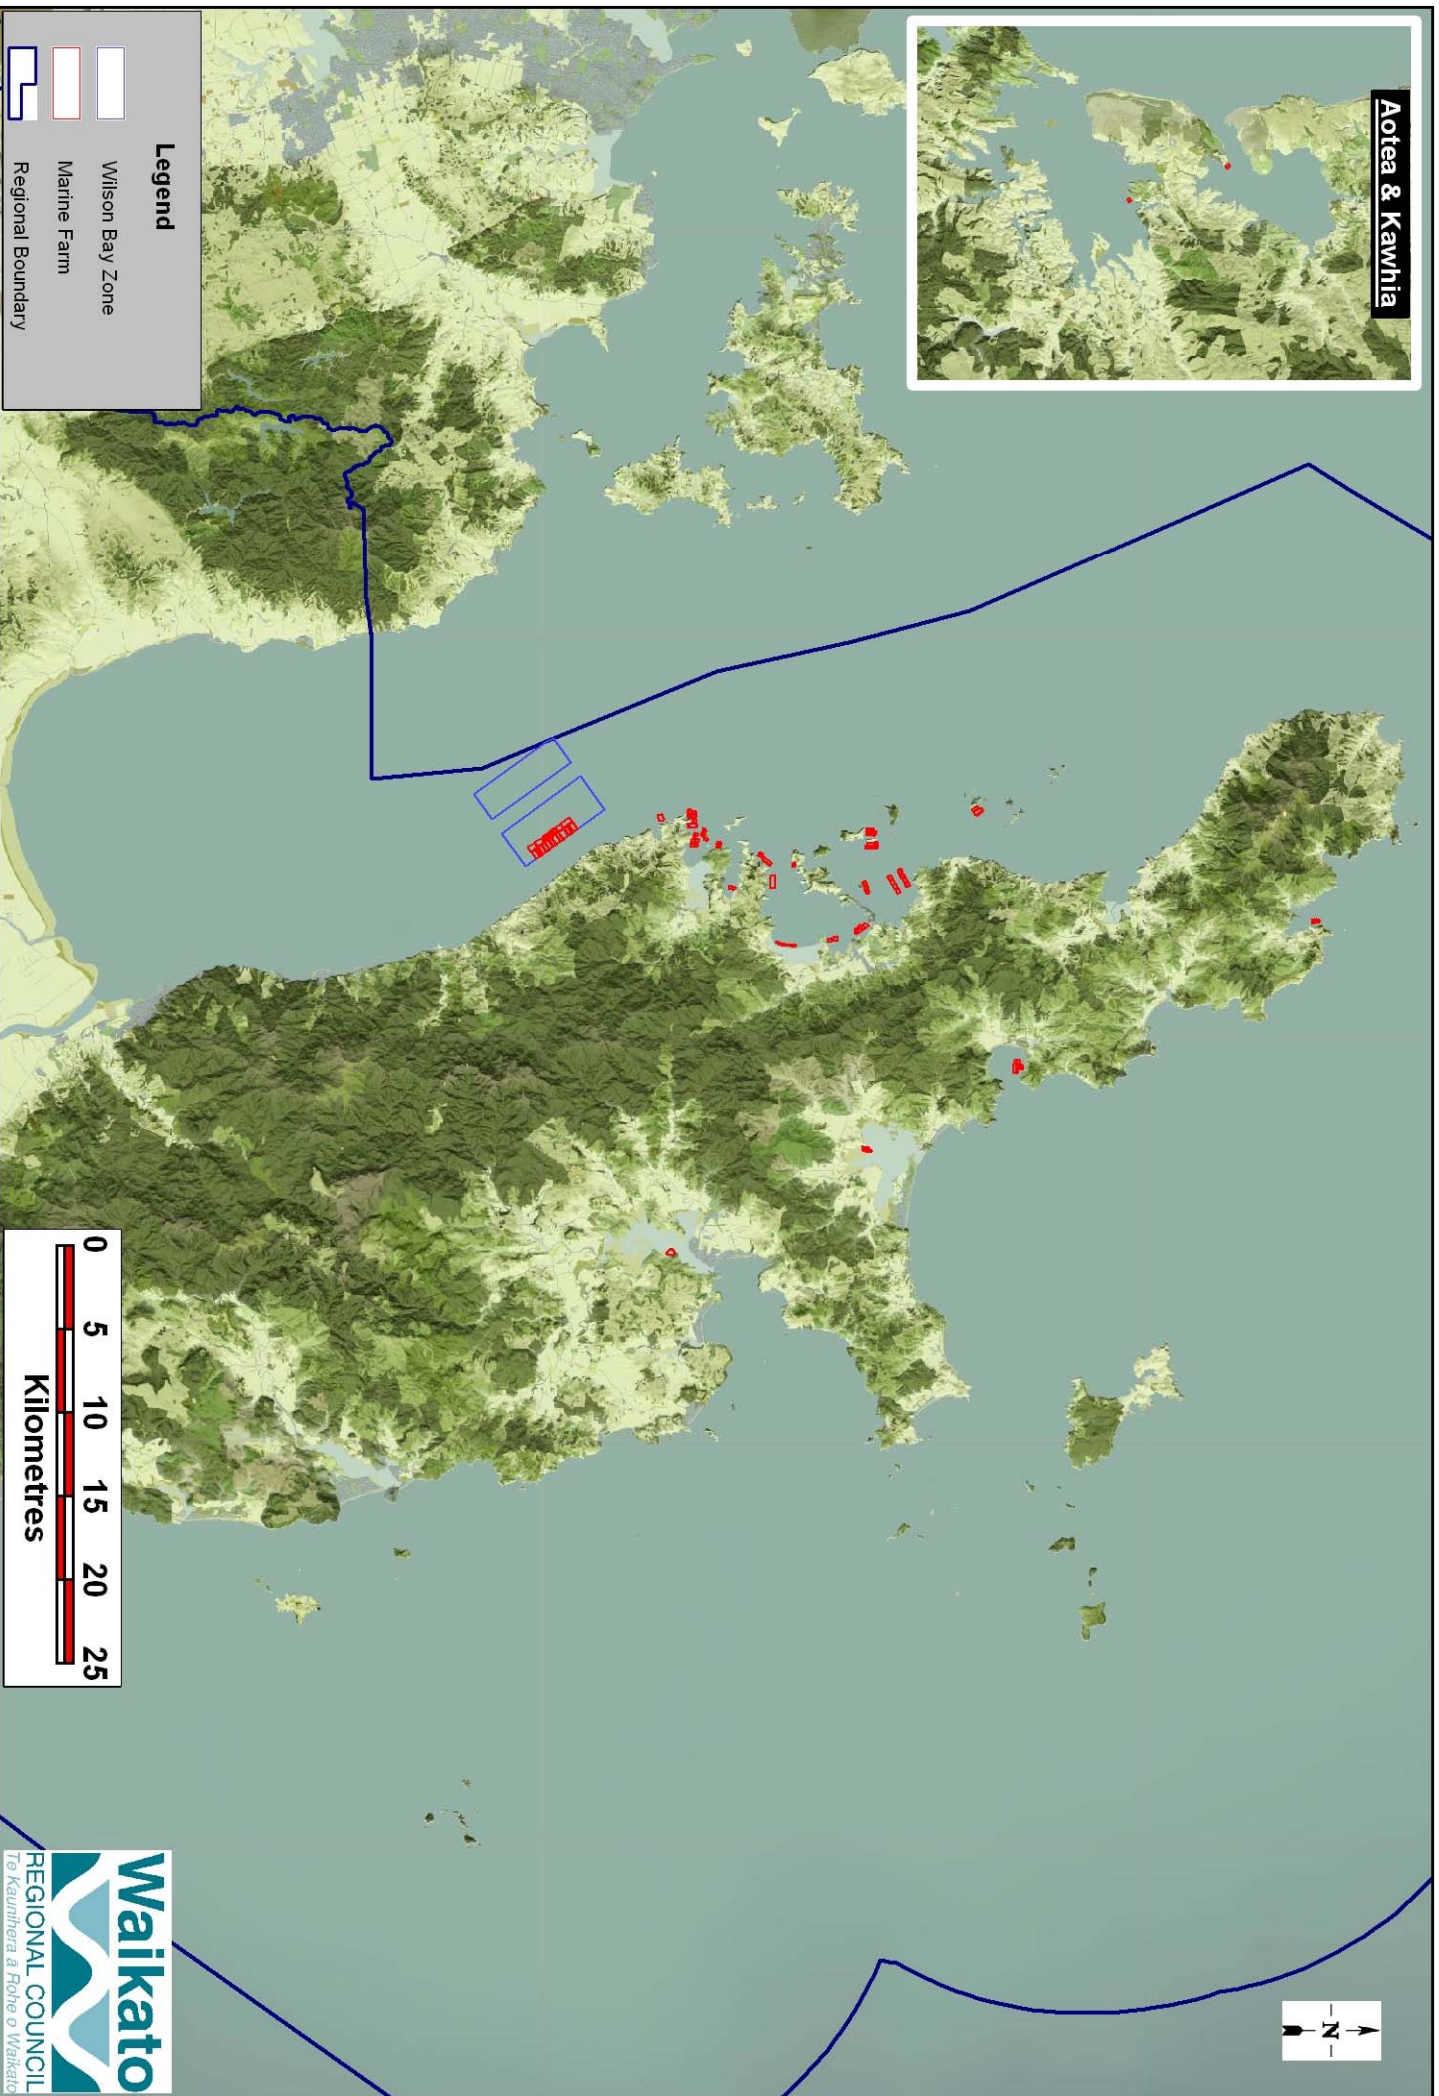

Aotea & Kawhia

Legend

- Wilson Bay Zone
- Marine Farm
- Regional Boundary

Request: 19723
DISCLAIMER: While Waikato Regional Council has exercised all reasonable skill and care in controlling the contents of this information, Waikato Regional Council accepts no liability in contract, tort or otherwise howsoever, for any loss, damage, injury or expense (whether direct, indirect or consequential) arising out of the provision of this information or its use by you.