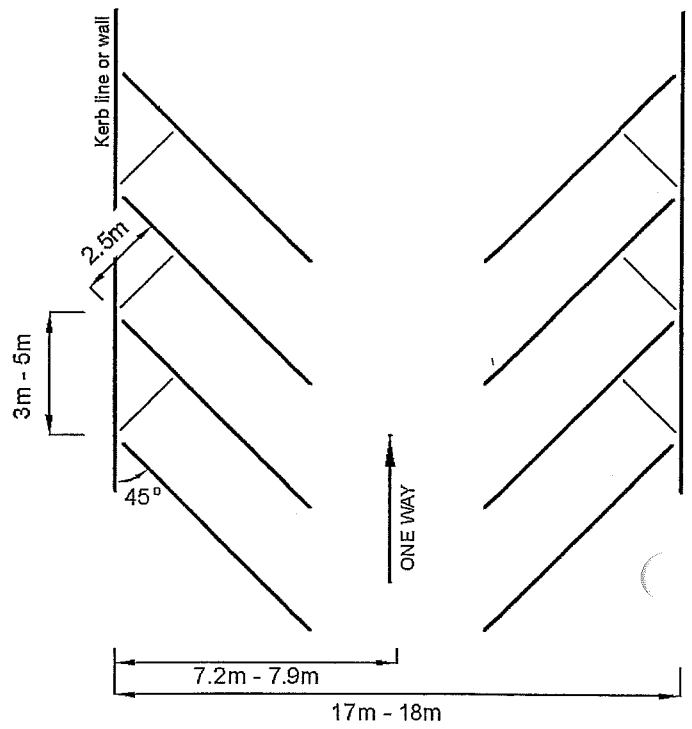

# CARPARK STANDARDS

60° - ONE WAY ONLY

45° - ONE WAY ONLY

90° - TWO WAY PARKING

STANDARD DETAIL:

PARKING LOT  
DIMENSIONS

DATE: October 2012  
NOT TO SCALE

TCDC NO:

SHEET NO:

REV:

3000

28

0