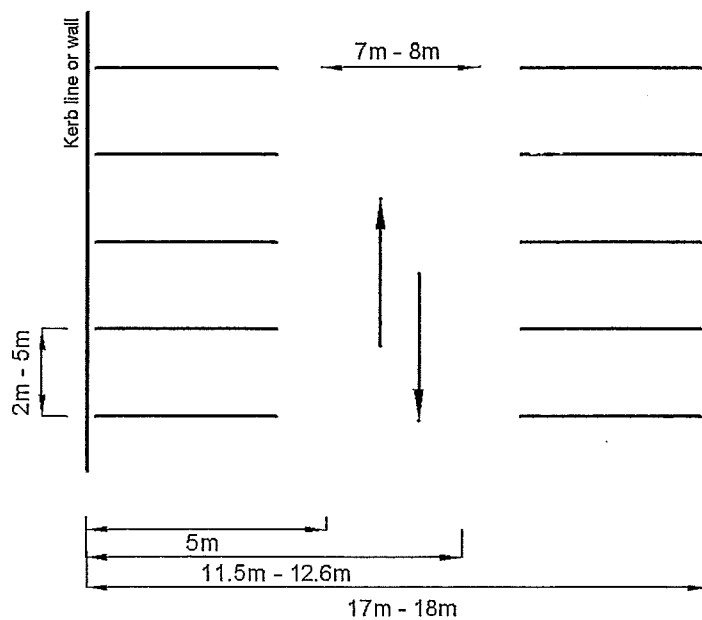

# CARPARK STANDARDS

60° - ONE WAY ONLY

45° - ONE WAY ONLY

90° - TWO WAY PARKING

STANDARD DETAIL:

PARKING LOT  
DIMENSIONS

DATE: October 2012  
NOT TO SCALE

TCDC NO:

SHEET NO:

REV:

3000

28

0