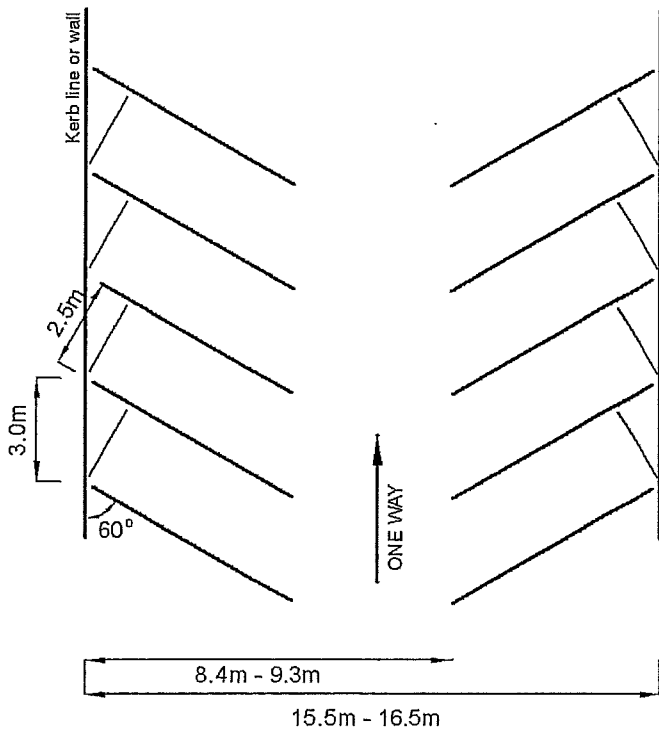

# CARPARK STANDARDS

60° - ONE WAY ONLY

45° - ONE WAY ONLY

90° - TWO WAY PARKING

STANDARD DETAIL:

PARKING LOT  
DIMENSIONS

DATE: October 2012  
NOT TO SCALE

TCDC NO:

SHEET NO:

REV:

3000

28

0