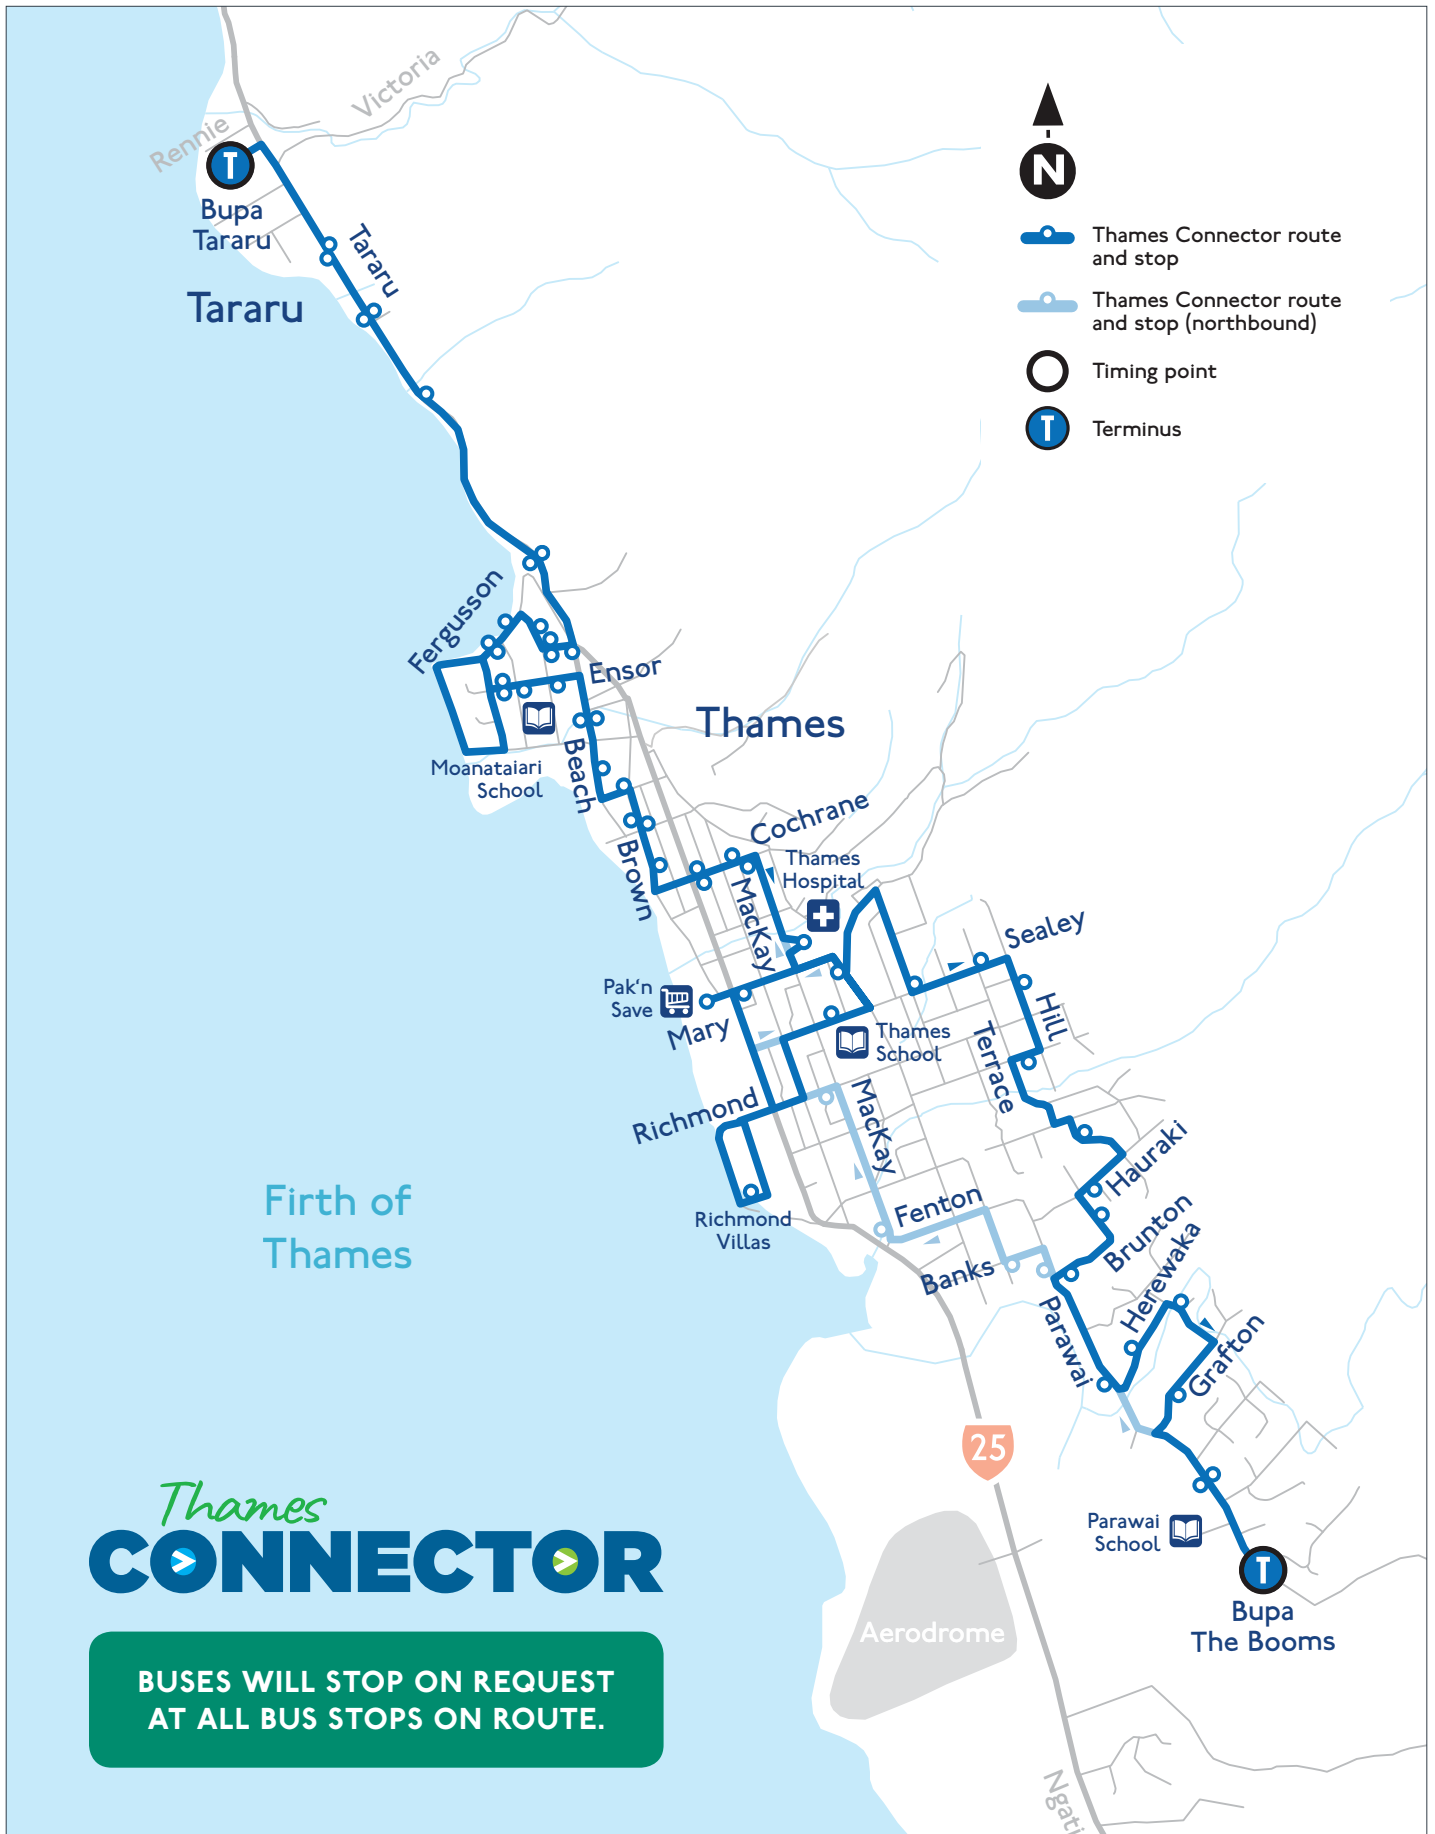

Thames
CONNECTOR

**BUSES WILL STOP ON REQUEST
AT ALL BUS STOPS ON ROUTE.**

Thames Coromandel District Council:
07 868 0200

customer.services@tcdc.govt.nz

facebook.com/BUSITWaikato

BUSIT
BUSIT.CO.NZ