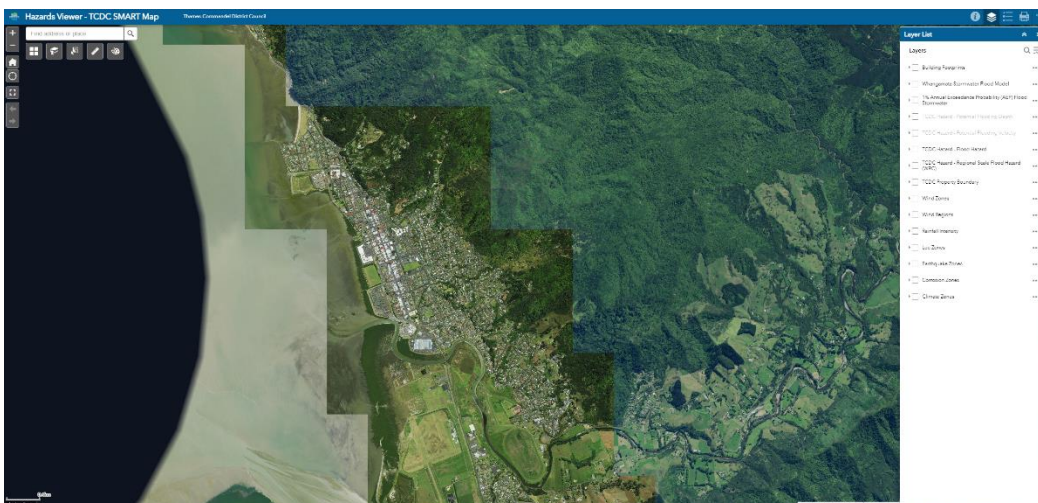

TCDC Homepage: Click on Smart Maps

In the Smart Maps page, scroll down to Hazard Maps

Accepting the updated terms and conditions: Tick the 'I agree to the above terms and conditions', Click OK

Initial view upon opening the map. To change the baselayer, click the button under the address line with four squares 'Basemap Gallery' and click NZ imagery

Use 'Find address or place' search bar at top left hand side of screen to search you address. To view flood data, click the three stacked boxes 'Layers List' button on top right hand side of screen and click 'Whangamata Stormwater Flood Model' and '1% Annual Exceedance Probability (AEP) Flood Stormwater'