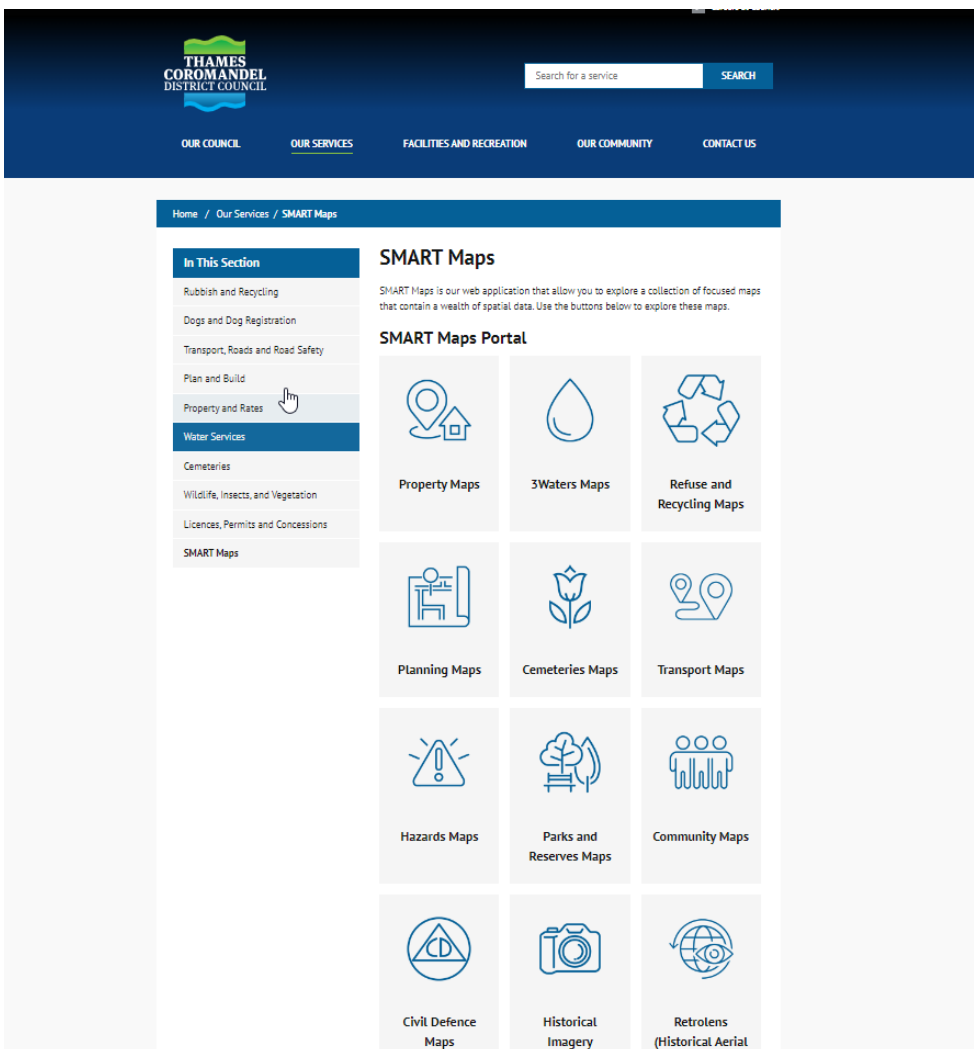

TCDC Homepage: Click on Smart Maps

In the Smart Maps page, scroll down to Hazard Maps

Accepting the updated terms and conditions: Tick the 'I agree to the above terms and conditions', Click OK

Initial view upon opening the map. To change the baselayer, click the button under the address line with four squares 'Basemap Gallery' and click NZ imagery

Use 'Find address or place' search bar at top left hand side of screen to search you address. To view flood data, click the three stacked boxes 'Layers List' button on top right hand side of screen and click 'Whangamata Stormwater Flood Model' and '1% Annual Exceedance Probability (AEP) Flood Stormwater'